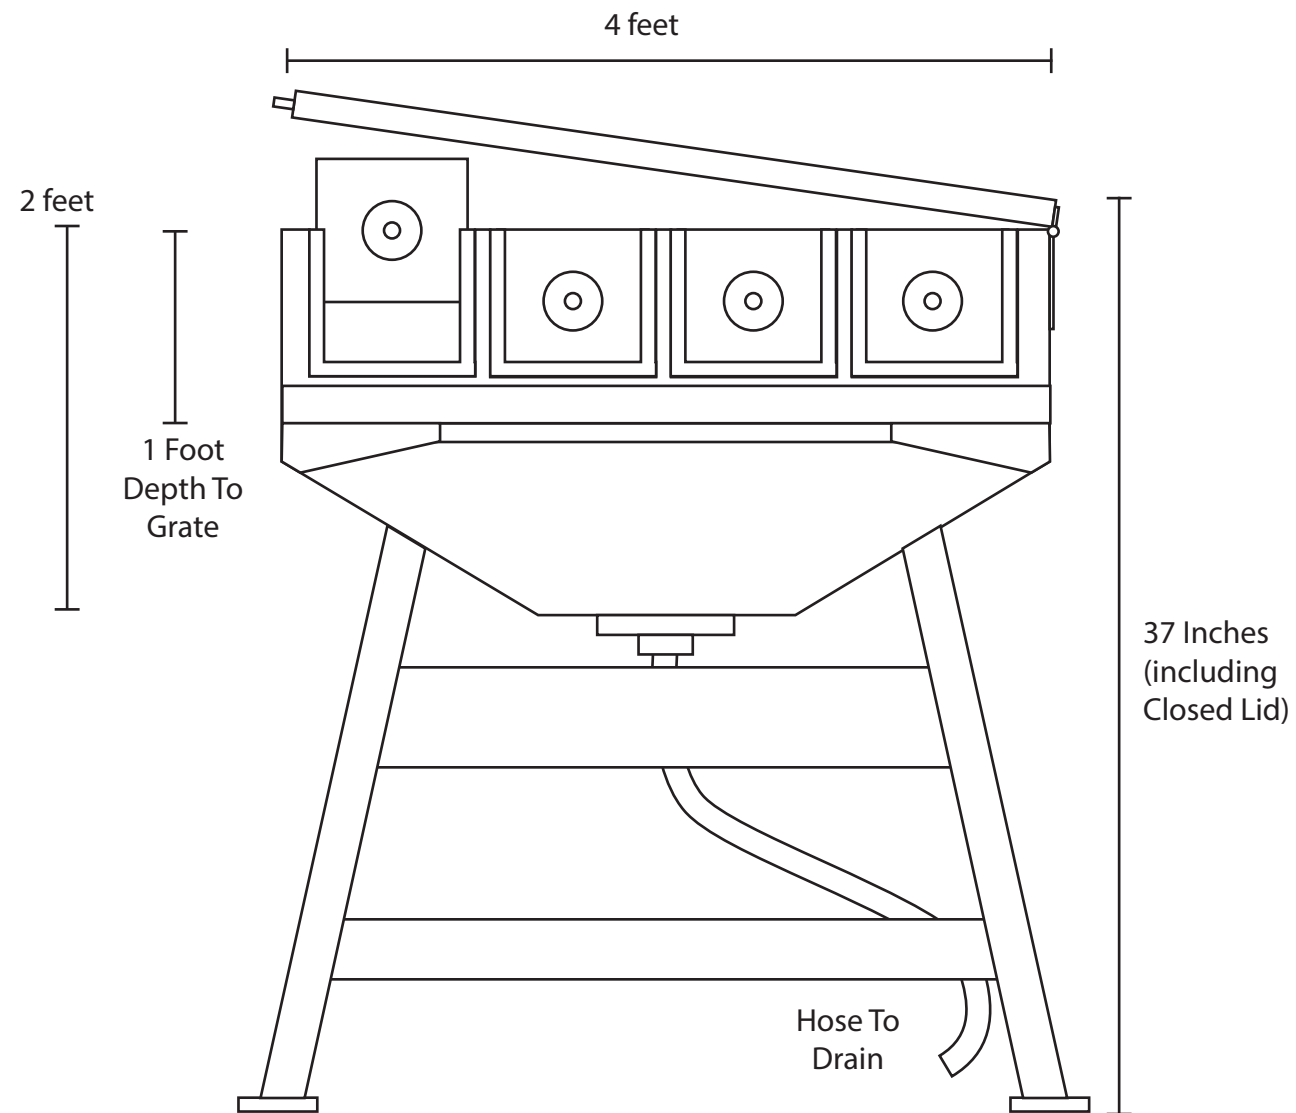

Hose Test Bench

MEP
BROTHERS

1.877.632.4118 mepbrothers.com

725 Century St.
Winnipeg, MB R3H0M2

The logo for MEP Brothers features the letters 'MEP' in green with a blue and red triangle to the left, and 'BROTHERS' in black below it. The contact information and address are listed below the logo.