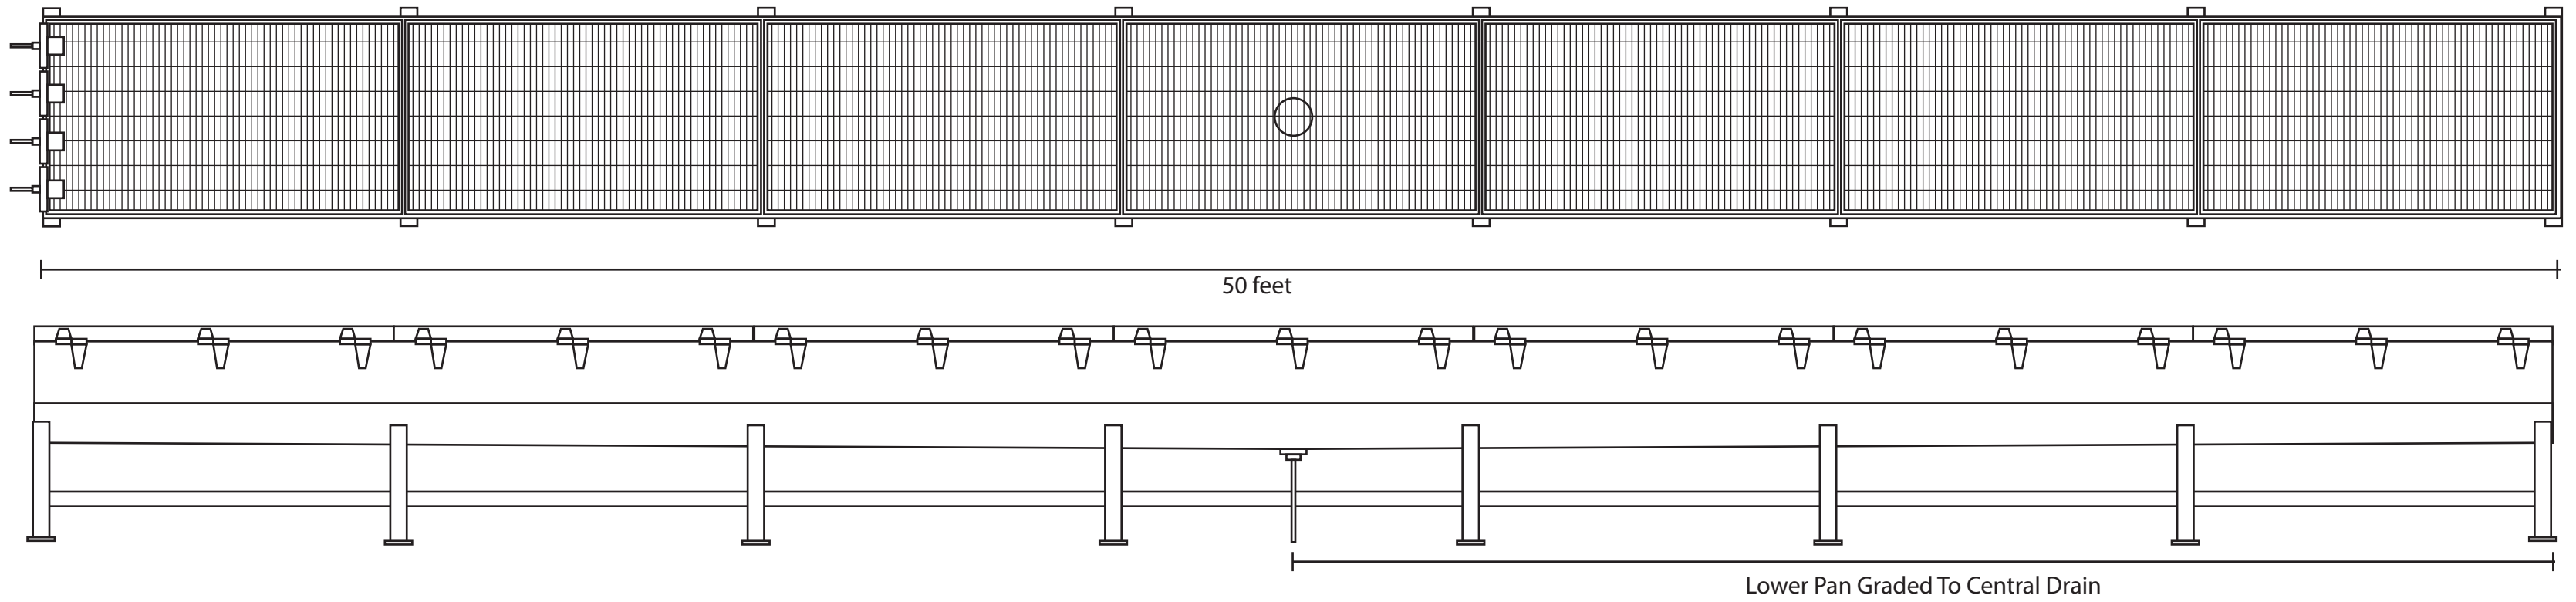

Hose Test Bench

MEP
BROTHERS

1.877.632.4118 mepbrothers.com

725 Century St.
Winnipeg, MB R3H0M2

The logo for MEP Brothers features the letters 'MEP' in green with a blue and red triangle to the left, and 'BROTHERS' in black below it. The contact information and address are listed below the logo.